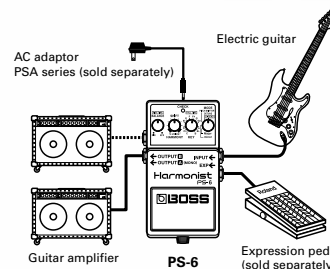

Four Intelligent Pitch Effects in a Stompbox

Meet the new BOSS harmonist, with four intelligent pitch-shift effects and three-voice harmony in one convenient unit. Among the effect modes are Harmony, Pitch Shifter, and Detune, plus the all-new Super Bend for authentic pedal-bending effects and wild three- and four-octave pitch sweeps. You can even control pitch with an optional expression pedal. The harmony function is fast and simple to use, and supports a variety of interval patterns. It's easy to create rich, three-voice harmony: choose a major or minor key, and set SHIFT to 3-VOICE that's it! The PS-6 Harmonist is an unbeatable combination of superior sound quality, ease of use, and powerful pitch effects, all under one hood.

- ▶ Four effect modes in one stompbox: Harmony, Pitch Shifter, Detune, and S-BEND (Super Bend)
- ▶ Easily create two- or three-voice harmonies with selectable key and voicing
- ▶ High-quality pitch shifting
- ▶ Three-voice Detune capability
- ▶ Super Bend provides up to four octaves of extreme pitch bending
- ▶ Control pitch via an expression pedal (optional BOSS FV-500L/H or Roland EV-5)

Connections

Parameters available in HARMONY mode

PS-6 Specifications

■ Nominal Input Level -20 dBu ■ Input Impedance 1 M Ω ■ Nominal Output Level -20 dBu ■ Output Impedance 1 k Ω ■ Recommended Load Impedance 10 k Ω or greater ■ Power Supply DC 9 V; Carbon-zinc battery (9 V, 6F22) / Alkaline battery (9 V, 6LR61), AC Adaptor (PSA series: optional) ■ Current Draw 45 mA (DC 9V) * Expected battery life under continuous use: Carbon: 2 hours, Alkaline: 8 hours (These figures

will vary depending on the actual conditions of use. ■ Dimensions 73 (W) x 129 (D) x 59 (H) mm / 2-7/8 (W) x 5-1/8 (D) x 2-3/8 (H) inches ■ Weight 440 g / 1 lb (including Battery) ■ Accessories Owner's Manual, Alkaline battery (9 V, 6LR61) ■ Options AC Adaptor (PSA series)