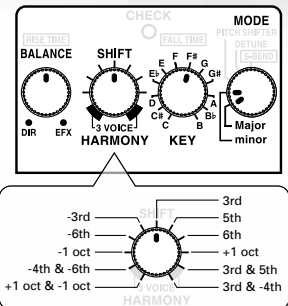

Four Intelligent Pitch Effects in a Stompbox

Meet the new BOSS harmonist, with four intelligent pitch-shift effects and three-voice harmony in one convenient unit. Among the effect modes are Harmony, Pitch Shifter, and Detune, plus the all-new Super Bend for authentic pedal-bending effects and wild three- and four-octave pitch sweeps. You can even control pitch with an optional expression pedal. The harmony function is fast and simple to use, and supports a variety of interval patterns. It's easy to create rich, three-voice harmony: choose a major or minor key, and set SHIFT to 3-VOICE that's it! The PS-6 Harmonist is an unbeatable combination of superior sound quality, ease of use, and powerful pitch effects, all under one hood.

- ▶ Four effect modes in one stompbox: Harmony, Pitch Shifter, Detune, and S-BEND (Super Bend)
- ▶ Easily create two- or three-voice harmonies with selectable key and voicing
- ▶ High-quality pitch shifting
- ▶ Three-voice Detune capability
- ▶ Super Bend provides up to four octaves of extreme pitch bending
- ▶ Control pitch via an expression pedal (optional BOSS FV-500L/H or Roland EV-5)

Connections

Parameters available in HARMONY mode

PS-6 Specifications

■ Nominal Input Level -20 dBu ■ Input Impedance 1 M Ω ■ Nominal Output Level -20 dBu ■ Output Impedance 1 k Ω ■ Recommended Load Impedance 10 k Ω or greater ■ Power Supply DC 9 V; Carbon-zinc battery (9 V, 6F22) / Alkaline battery (9 V, 6LR61), AC Adaptor (PSA series: optional) ■ Current Draw 45 mA (DC 9V) * Expected battery life under continuous use: Carbon: 2 hours, Alkaline: 8 hours (These figures

will vary depending on the actual conditions of use. ■ Dimensions 73 (W) x 129 (D) x 59 (H) mm / 2-7/8 (W) x 5-1/8 (D) x 2-3/8 (H) inches ■ Weight 440 g / 1 lb (including Battery) ■ Accessories Owner's Manual, Alkaline battery (9 V, 6LR61) ■ Options AC Adaptor (PSA series)